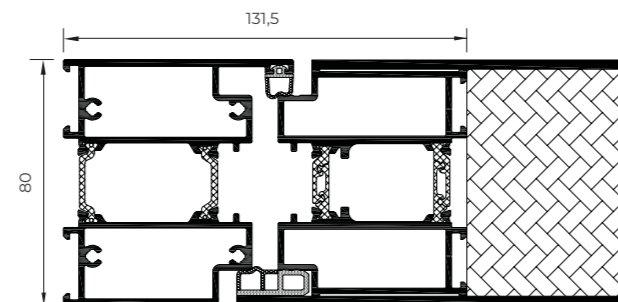

Millennium Plus Pivot DOOR

Doors

This new entrance door from Cortizo answers the latest design trends. The system is designed to allow large pivot openings suitable for contemporary architectural projects, and it offers excellent thermal and acoustic performance along with minimalistic sightlines.

Sightlines

Frame 80 mm, Sash 80 mm

Polyamide Strip Length

24 / 26 mm

Profile Thickness

Door 2,0 mm

Panel

80 mm

Maximum Sash Dimensions

Width (L) 1700 mm, Height (H) 3000 mm

Maximum Sash Weight

250 kg

Consult maximum weight and dimensions according to typologies

FEATURES

Transmittance		$U_D \geq 0.79$ (W/m²K)
Air permeability		Class 4
Water tightness		Class 5A
Wind resistance		Class C5

Reference test 1,20 x 2,00 m / 1 Sash

POSSIBILITIES

Pivoting

MILLENNIUM PLUS PIVOT DOOR