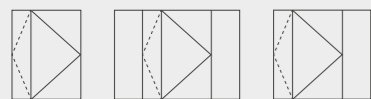

POSSIBILITIES

Pivoting